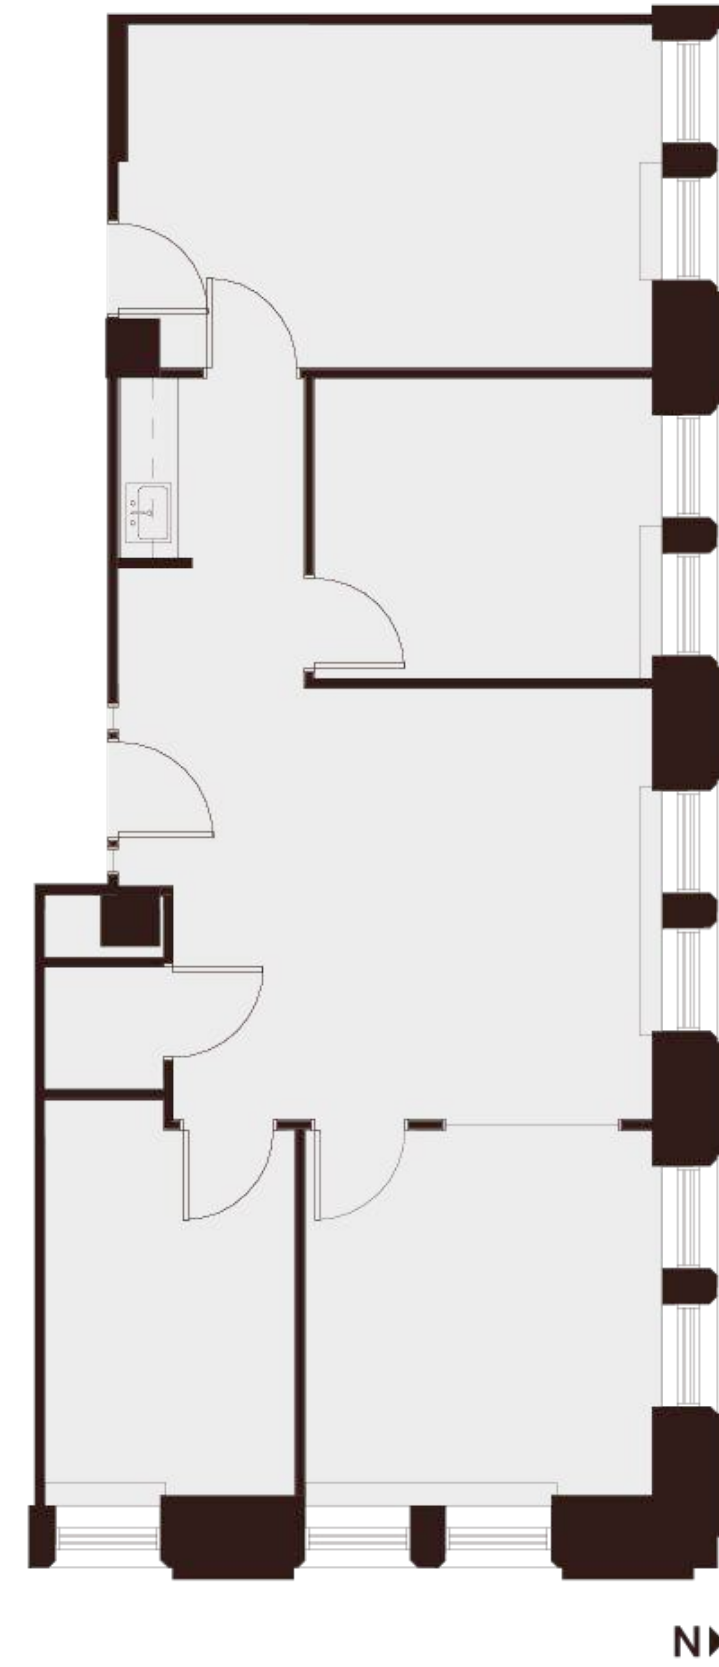

Floor 9

Suite 960

~1,357 SQFT

Low-Rise — As Built

- 3 Window Line Offices
- 1 Conference Room
- 1 Open Work Area
- 1 Break Room
- 1 Server Closet

Jim Collins

jcollins@shorenstein.com

(415) 352-7239

Lic. #00860991

Montgomery Street

235 Montgomery St. San Francisco, CA 94104