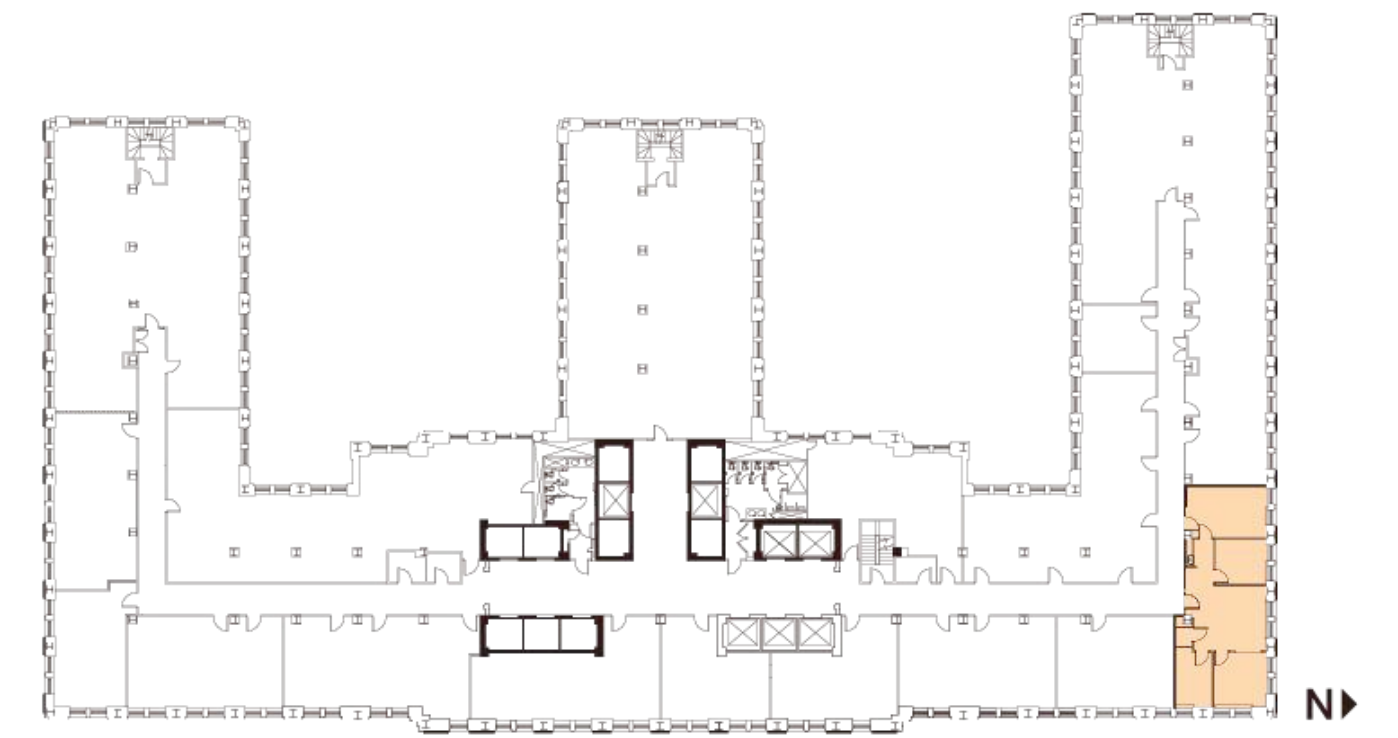

Floor 9

Suite 960

~1,357 SQFT

Low-Rise — As Built

- 3 Window Line Offices
- 1 Conference Room
- 1 Open Work Area
- 1 Break Room
- 1 Server Closet

Jim Collins

jcollins@shorenstein.com

(415) 352-7239

Lic. #00860991

Montgomery Street

235 Montgomery St. San Francisco, CA 94104