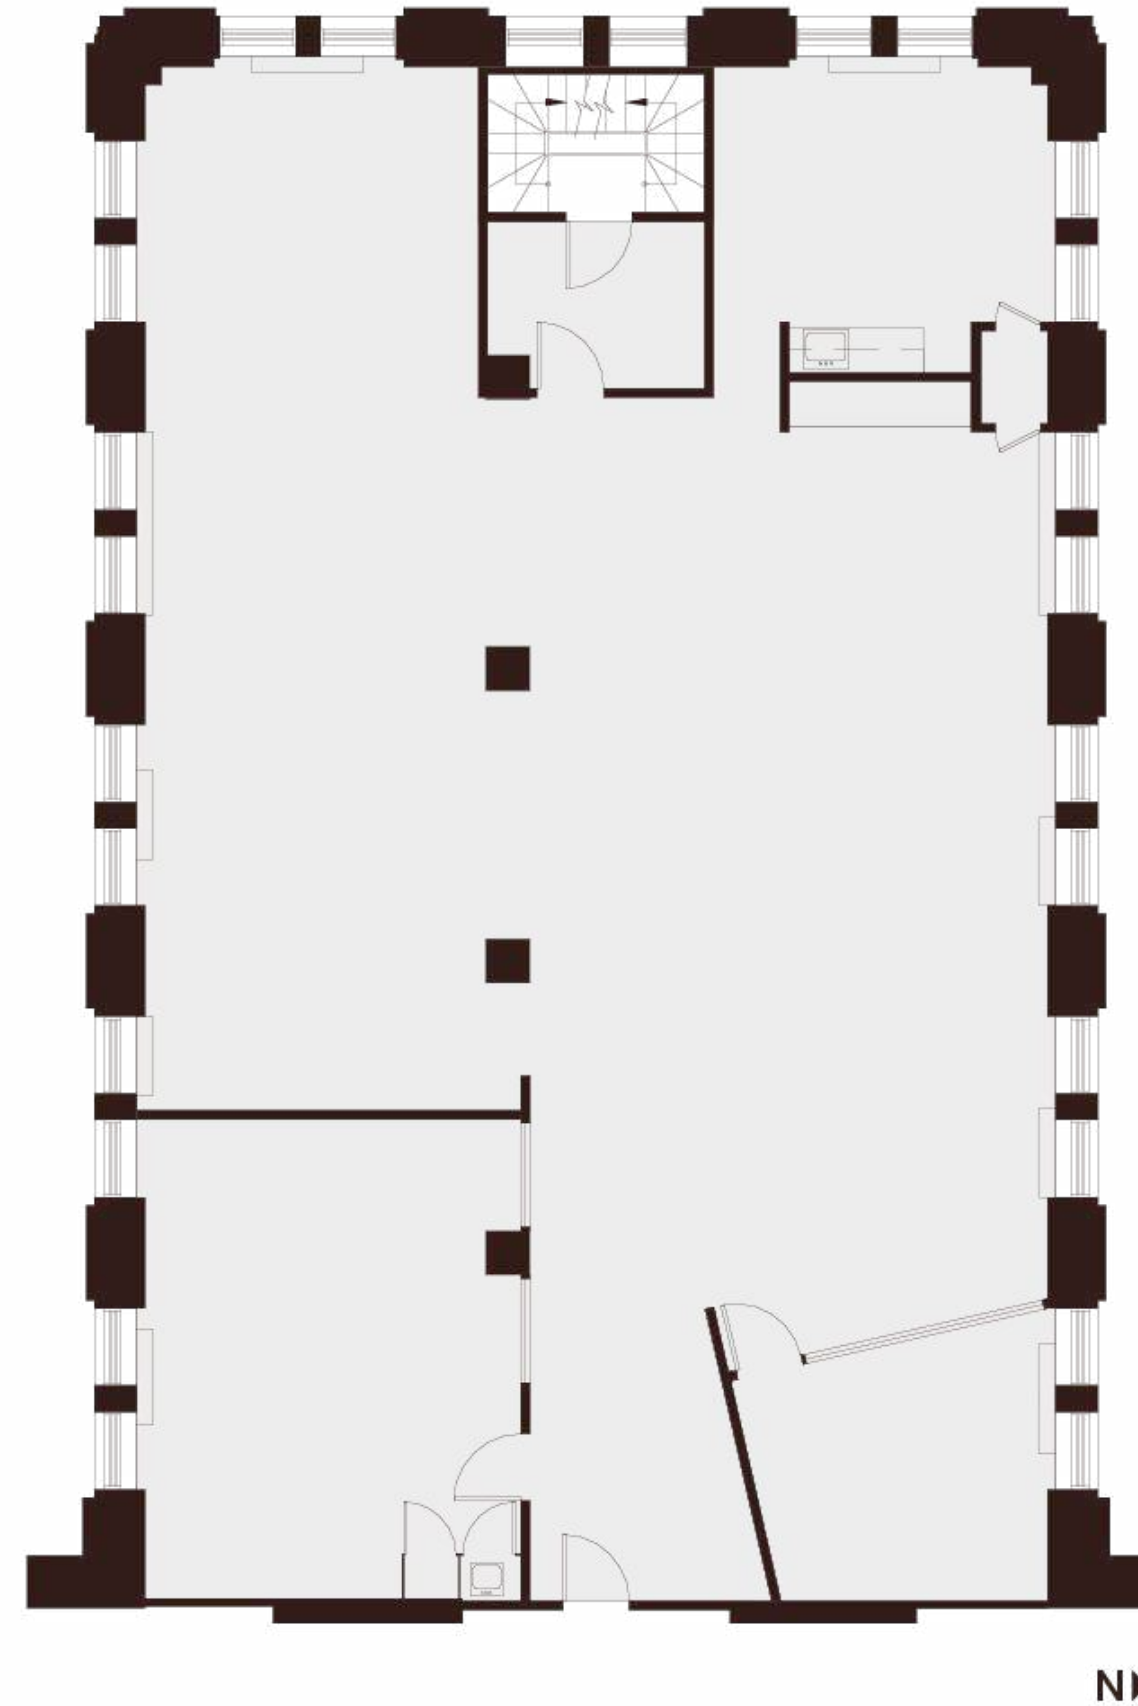

Floor 4

Suite 430

~3,545 SQFT

Low-Rise — As Built

- 1 Open Work Area
- 1 Conference Room
- 1 Copy Area
- 1 Huddle Room
- 1 Break Area

Jim Collins

jcollins@shorenstein.com

(415) 352-7239

Lic. #00860991

235 Montgomery St. San Francisco, CA 94104

Montgomery Street