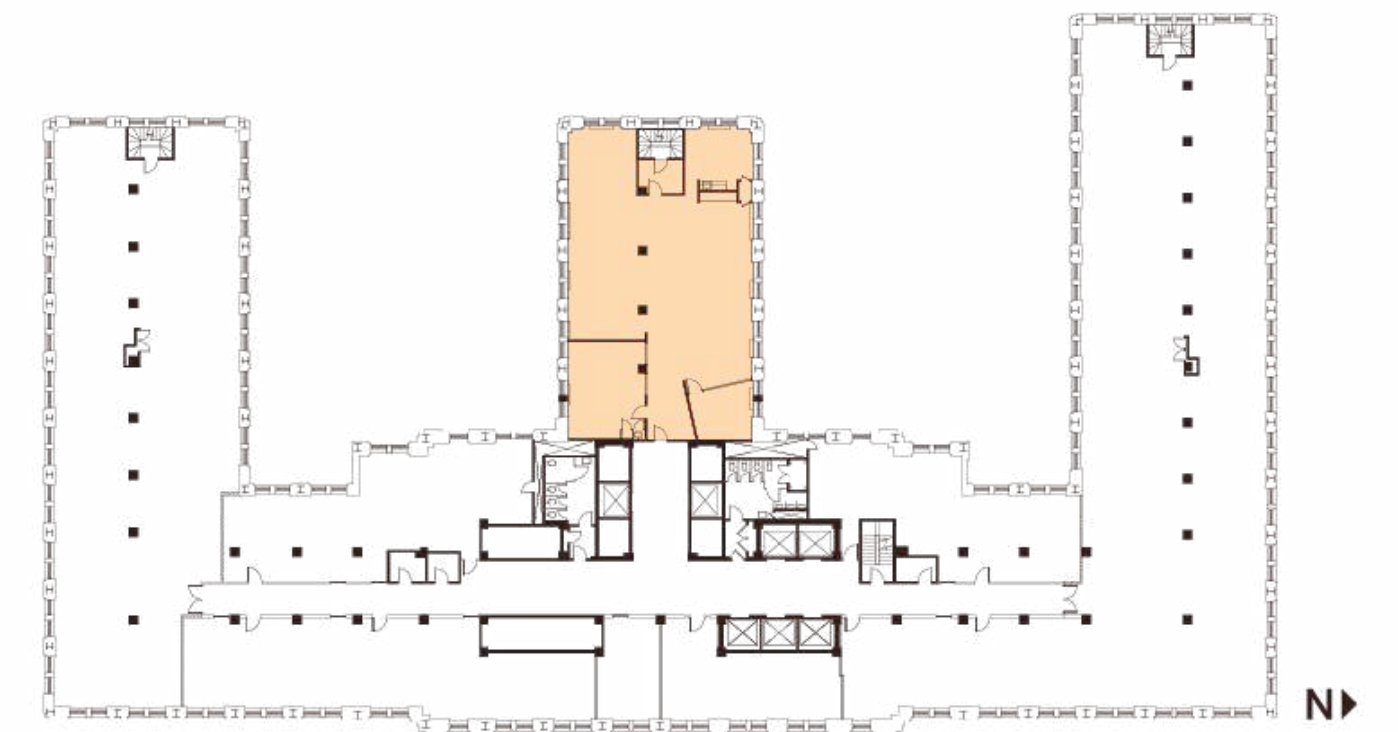

Floor 4

Suite 430

~3,545 SQFT

Low-Rise — As Built

- 1 Open Work Area
- 1 Conference Room
- 1 Copy Area
- 1 Huddle Room
- 1 Break Area

Jim Collins

jcollins@shorenstein.com

(415) 352-7239

Lic. #00860991

235 Montgomery St. San Francisco, CA 94104

Montgomery Street